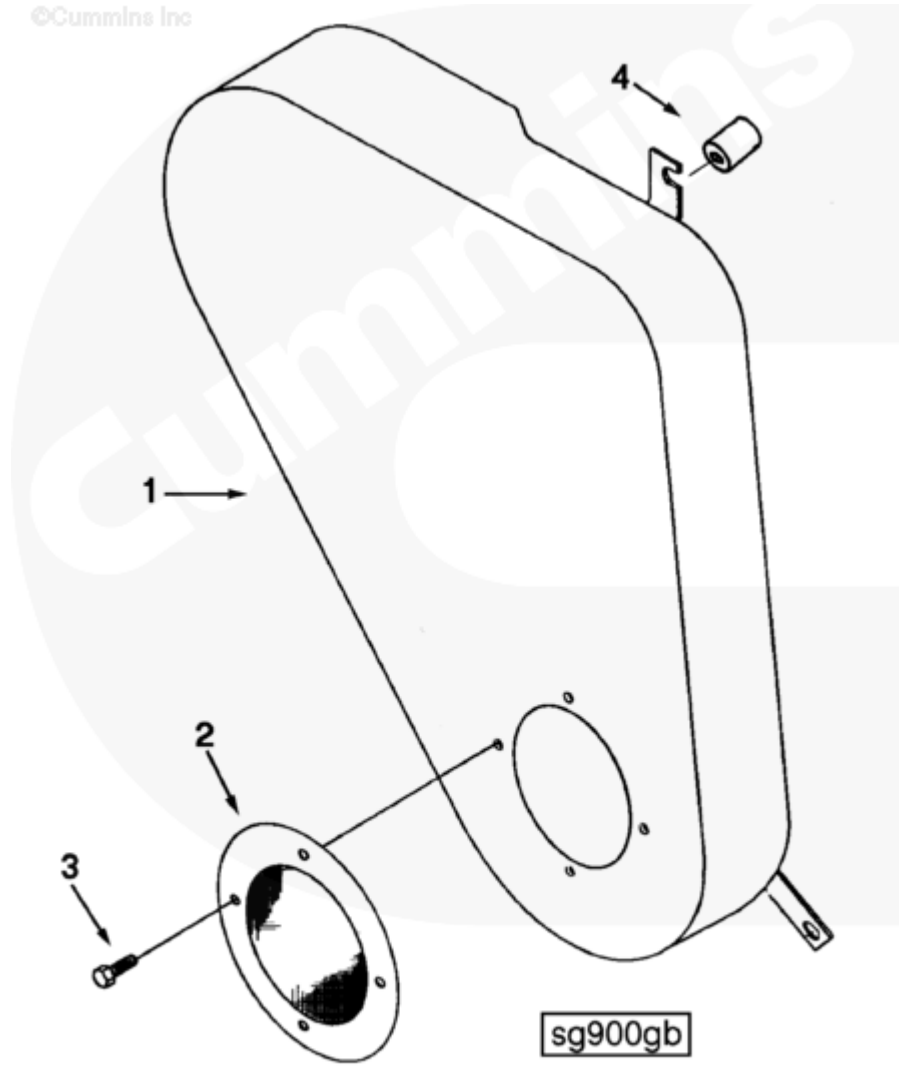

SMALL | MEDIUM | LARGE

Cart	Ref No	Part Number	Part Description	Required	Remarks
View My Cart					
		SG9009	Guard Package		Front belt guard for "B"...(More)
					series engine
<input type="checkbox"/>	1	3914600	Belt Guard	1	
<input type="checkbox"/>	2	3906954	Cover Plate	1	
<input type="checkbox"/>	3	3900629	Hexagon Flange Head Cap Screw	4	M8 X 1.25 X 16
<input type="checkbox"/>	4	68368 B	Mounting Spacer	1	